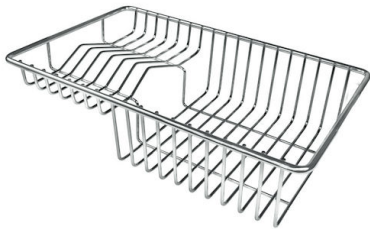

Drainer No

Width 85 cm

Bowl dimension 800x400mm

Number of bowls 1 bowl

Waste fitting 3,5" drain

FEATURES

Diamond-shape bottom The draining of water is an important feature in a sink, and it's always taken good care of in Foster products. In the bent-welded sinks, which would have a flat bottom, the proper draining is guaranteed by the elegant beveling, which helps the water flow.

Small radius Bowls with squared shapes with a modern design and an increased capacity, for a minimal aesthetics connected with an extreme practicality.

Deep bowls This bowls reach an important depth, over 20 cm, thanks to the advanced production technology, that can be offer great capieny and practicality in all the washing operations.

TECHNICAL DATA

OPTIONAL ACCESSORIES

Cestello inox
8612 000

Glass chopping board
8631 300

HPDE Chopping board
8657 001

HPDE Twin chopping board
8644 101

Stainless steel colander
8154 000

Stainless steel plate rack
8100 154

Stainless steel plate rack
8100 303

* only in combination with the accessory
8644 101

Stainless steel plate rack
8100 201

White basket
8612 100

White bowl
8153 100

**Graters kit with ring-holder and
food collection tray**
8159 101
* only in combination with the accessory
8644 101