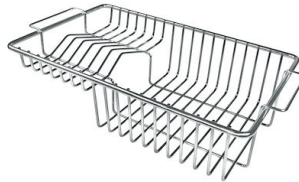

Small radius Bowls with squared shapes with a modern design and an increased capacity, for a minimal aesthetics connected with an extreme practicality.

Deep bowls This bowls reach an important depth, over 20 cm, thanks to the advanced production technology, that can be offer great capieny and practicality in all the washing operations.

TECHNICAL DATA

OPTIONAL ACCESSORIES

Cestello inox
8612 000

Glass chopping board
8631 300

HPDE Chopping board
8657 001

HPDE Twin chopping board
8644 101

Stainless steel colander
8154 000

Stainless steel plate rack
8100 154

Stainless steel plate rack
8100 303

* only in combination with the accessory
8644 101

Stainless steel plate rack
8100 201

White basket
8612 100

White bowl
8153 100

**Graters kit with ring-holder and
food collection tray**
8159 101
* only in combination with the accessory
8644 101